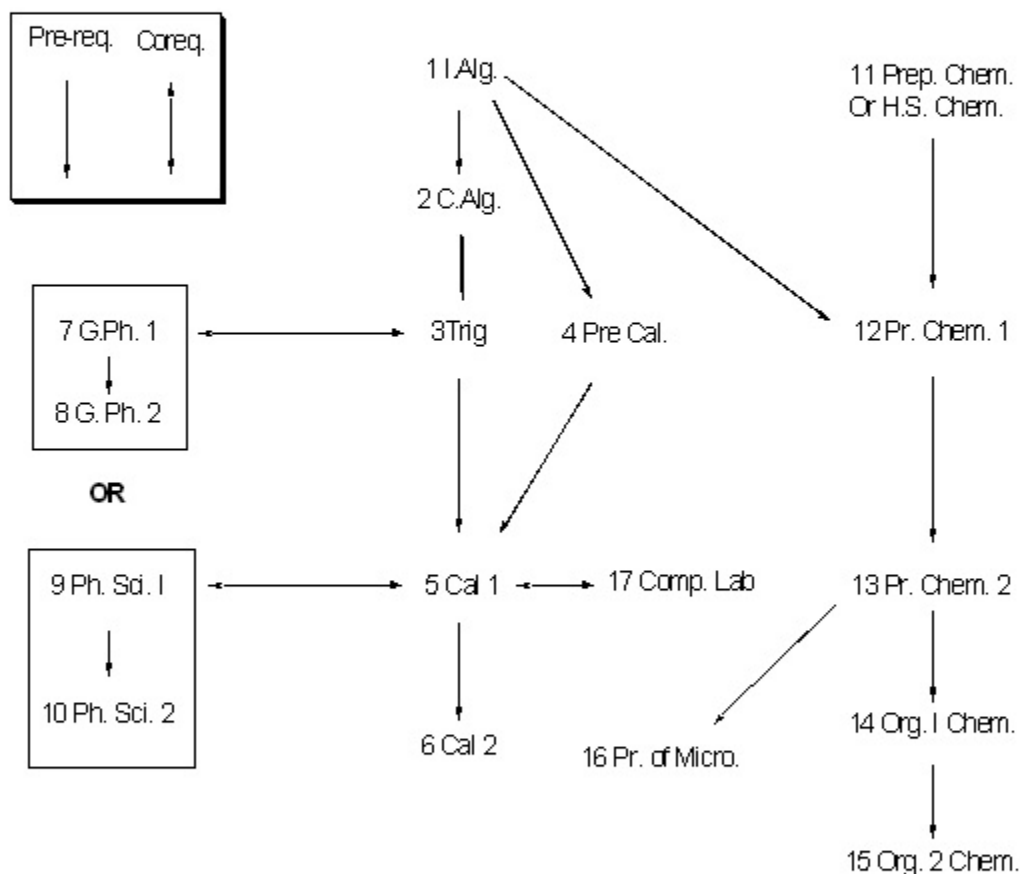

Schedule of required courses containing pre-requisites

Course Key

1 Math 1010 Intermediate Algebra	9 Phsx 2210 Phys. for Scientist I
2 Math 1050 College algebra	10 Phsx 2220 Phys. for Scientists II
3 Math 1060 Trigonometry	11 Chem 1200 Prep. for College Chem
4 Math 1080 Precalculus	12 Chem 1210 Prin. of Chem. I
5 Math 1210 Calculus I	13 Chem 1220 Prin. of Chem. II
6 Math 1220 Calculus II	14 Chem 2310 Organic I Chem.
7 Phsx 2010 Gen. Physics I	15 Chem 2320 Organic II Chem.
8 Phsx 2020 Gen. Physics II	16 Micro 2054 Prin. of Microbiology
	17 Math 1100 Computer Lab

Required courses having no pre-requisites

18 Engl 2100 Technical Writing
19 Zool 2100 Human Anatomy
20 Zool 2200 Human Physiology

Other Recommended Courses

Chem 3030 Analytical Chem.	Math 3420 Statistics
Chem 3070 Biochemistry	Zool 1110 Prin. of Zool. 1
Comm 1020 Public Speaking	Zool 1120 Prin. of Zool. 2
Comm 1050 Interpersonal Comm.	Zool 3200 Cell Biology
Econ 1010 Economics	Eng 3100 Writing/ Composition
	IS & T 1700 Computer Literacy